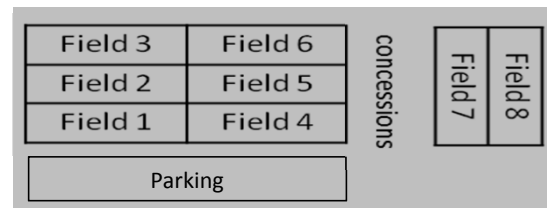

**Spookerfest Schedule by Team  
October 22, 2016  
Marshall St Fields, Holliston**

<u>Team</u>	<u>Jersey</u>	<u>Game 1</u>
Clinic 1 Anastasia	red	10:00 am, field 7
Clinic 2 Downin	red	11:00 am, field 1
Clinic 3 Dufault	red	10:30 am, field 4
Clinic 4 Fioravanti	white	10:30 am, field 2
Clinic 5 Israel	white	10:00 am, field 7
Clinic 6 MacKay	white	10:30 am, field 4
Clinic 7 Roberts	white	11:00 am, field 7
Clinic 8 Thompson	white	10:30 am, field 6
Clinic 9 McErlean	white	11:00 am, field 1
Clinic 10 Lansdale	red	11:00 am, field 7
Clinic 11 Cohen	red	10:30 am, field 2
Clinic 12 Capela	red	10:30 am, field 6